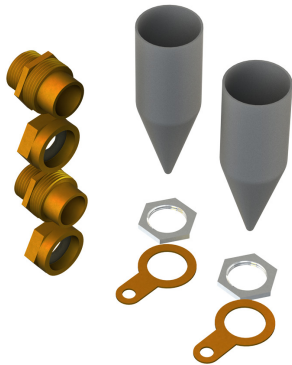

PRODUCT CODE: CW20
CABLE GLAND KIT

DESCRIPTION

20mm Cable Gland Kit

FINISH

Self Colour

MATERIAL

Brass

PACKAGING

Supplied in individual kits

ADDITIONAL NOTES

Conforms to BS EN61386-1
Designed for internal & external applications
Kit comprises; 2 x glands c/w seal, 2 x shrouds, 2 x tags and 2 x locknuts

Isometric view

Top view

Side view