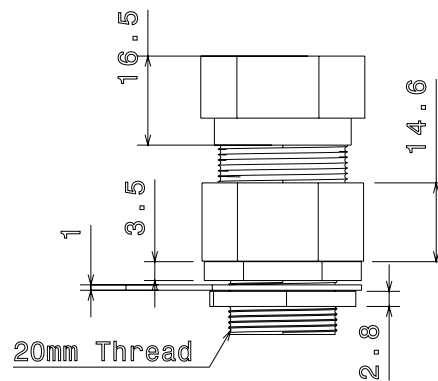

PRODUCT CODE: CW20
CABLE GLAND KIT

DESCRIPTION

20mm Cable Gland Kit

FINISH

Self Colour

MATERIAL

Brass

PACKAGING

Supplied in individual kits

ADDITIONAL NOTES

Conforms to BS EN61386-1
Designed for internal & external applications
Kit comprises; 2 x glands c/w seal, 2 x shrouds, 2 x tags and 2 x locknuts

Isometric view

Top view

Side view