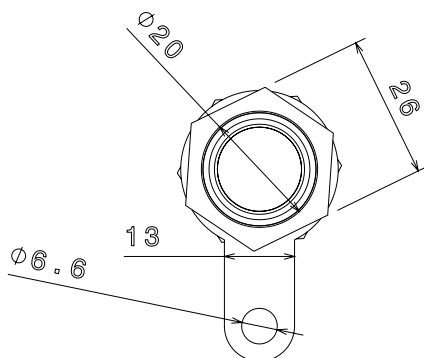

PRODUCT CODE: CW20
CABLE GLAND KIT

DESCRIPTION

20mm Cable Gland Kit

FINISH

Self Colour

MATERIAL

Brass

PACKAGING

Supplied in individual kits

ADDITIONAL NOTES

Conforms to BS EN61386-1
Designed for internal & external applications
Kit comprises; 2 x glands c/w seal, 2 x shrouds, 2 x tags and 2 x locknuts

Isometric view

Top view

Side view